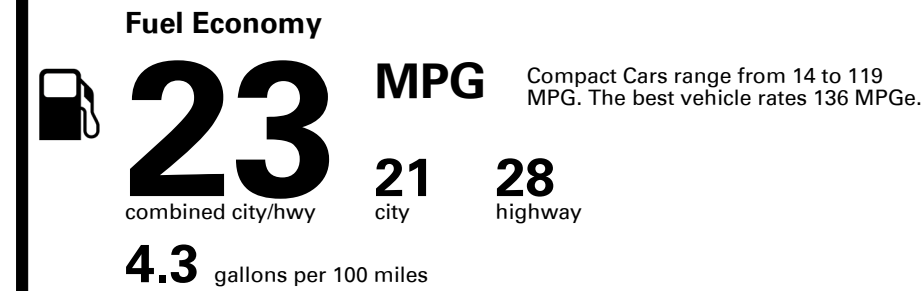

TOTAL PRICE: \$43,475.00

EMISSIONS:
 This vehicle is certified to meet emission requirements in all 50 states

EPA DOT Fuel Economy and Environment

Gasoline Vehicle

You spend \$2,750
 more in fuel costs over 5 years compared to the average new vehicle.