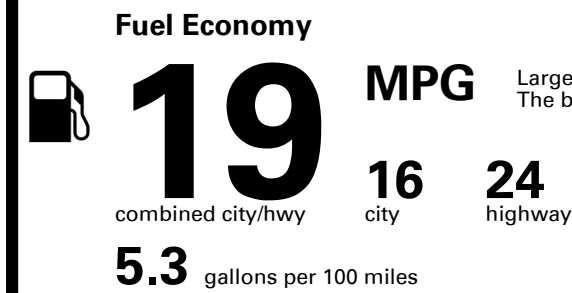

EMISSIONS:
This vehicle is certified to meet emission requirements in all 50 states

Inland Freight & Handling : \$995.00

TOTAL PRICE: \$73,845.00

325 A 1699HMORNI

EPA DOT Fuel Economy and Environment

Large Cars range from 14 to 103 MPG. The best vehicle rates 136 MPGe.

You spend \$4,750
more in fuel costs over 5 years
compared to the average new vehicle.

Annual fuel cost \$2,350

Fuel Economy & Greenhouse Gas Rating (tailpipe only)

Smog Rating (tailpipe only)

This vehicle emits 482 grams CO₂ per mile. The best emits 0 grams per mile (tailpipe only). Producing and distributing fuel also create emissions; learn more at fueleconomy.gov.